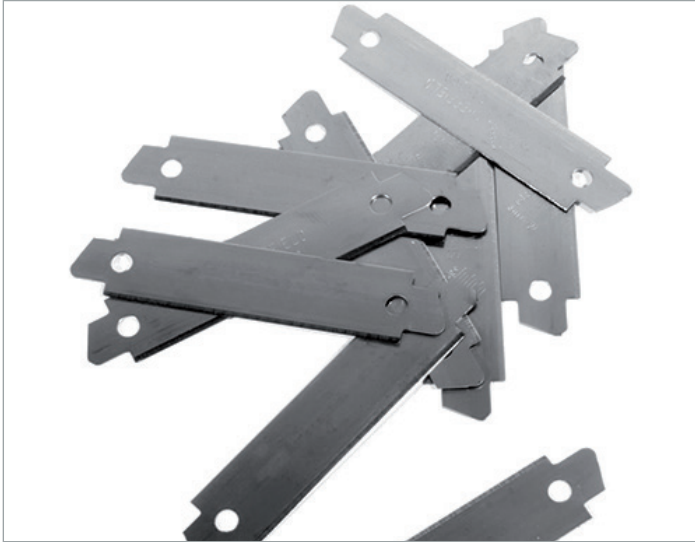

Replacement Blades for GR8 Primo & GR8 Pro

Replacement stainless steel blades for use with the GR8 Primo and GR8 Pro safety knives.

Description	Weight Kg	Packaging Type	Packaging Quantity	Colour	Part Code
GR8 Blade with Tape Cutter	0.03	Box	50	Metal	620010X10
GR8 Blade without Tape Cutter	0.03	Box	50	Metal	630010

Standard GR8 Blade with Tape Cutter

Standard GR8 Blade without Tape Cutter

Blade change tool available seperately